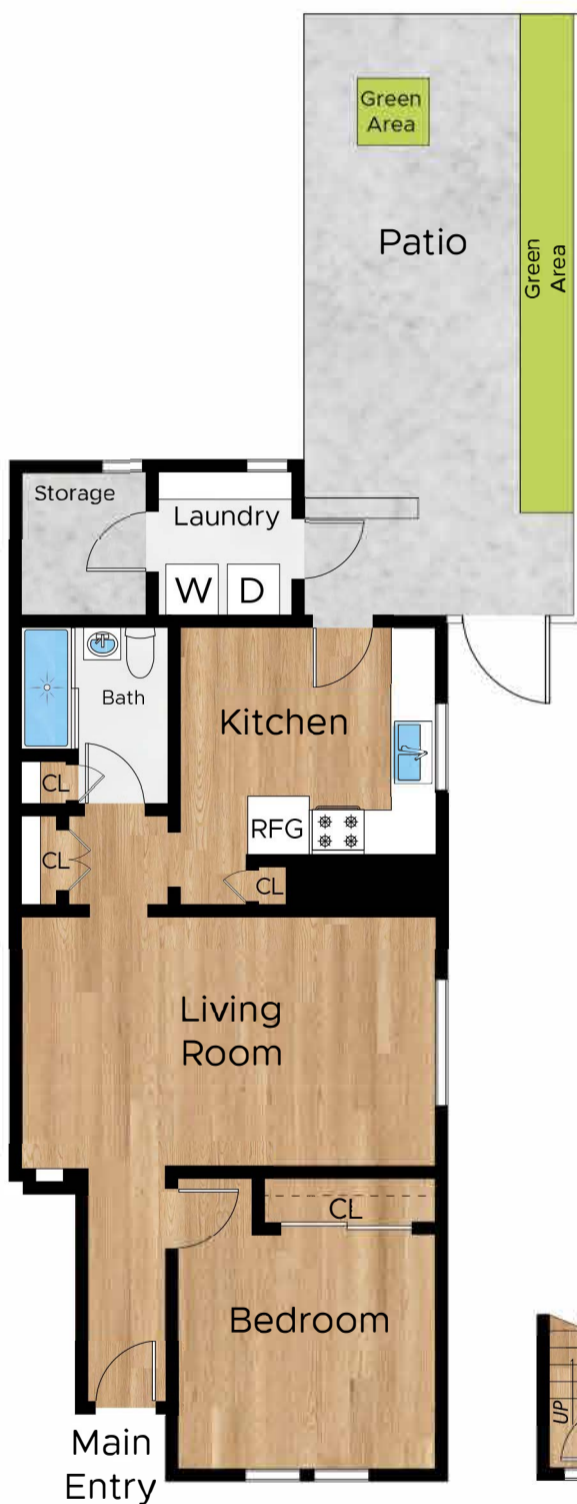

4422 23RD STREET

SAN FRANCISCO

PROPERTY SQ FT INFORMATION

LIVING SPACE: 2,346 SQ FT

- * Unit 1: 701 Sq Ft
- * Unit 2: 826 Sq Ft
- * Unit 3: 736 Sq Ft
- * Common Stairs/Hallway: 83 Sq Ft

NON-LIVING SPACE:

- * Unit 1 Patio: 310 Sq Ft
- * Unit 2 Deck & Stairs: 68 Sq Ft
- * Unit 3 Deck & Stairs: 157 Sq Ft
- * Storage: 40 Sq Ft
- * Laundry: 42 Sq Ft

First Level
#1

Second Level
#2

Third Level
#3