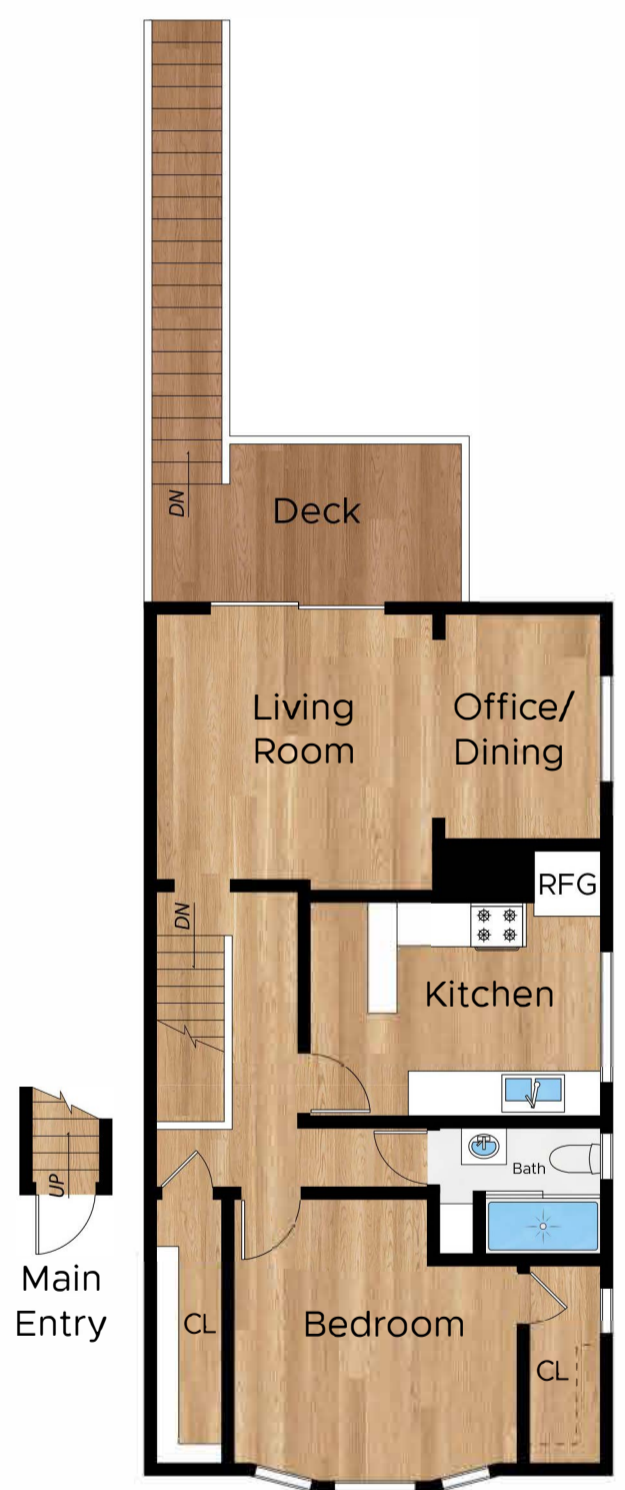

4422 23RD STREET

SAN FRANCISCO

PROPERTY SQ FT INFORMATION

LIVING SPACE: 2,346 SQ FT

- * Unit 1: 701 Sq Ft
- * Unit 2: 826 Sq Ft
- * Unit 3: 736 Sq Ft
- * Common Stairs/Hallway: 83 Sq Ft

NON-LIVING SPACE:

- * Unit 1 Patio: 310 Sq Ft
- * Unit 2 Deck & Stairs: 68 Sq Ft
- * Unit 3 Deck & Stairs: 157 Sq Ft
- * Storage: 40 Sq Ft
- * Laundry: 42 Sq Ft

First Level
#1

Second Level
#2

Third Level
#3